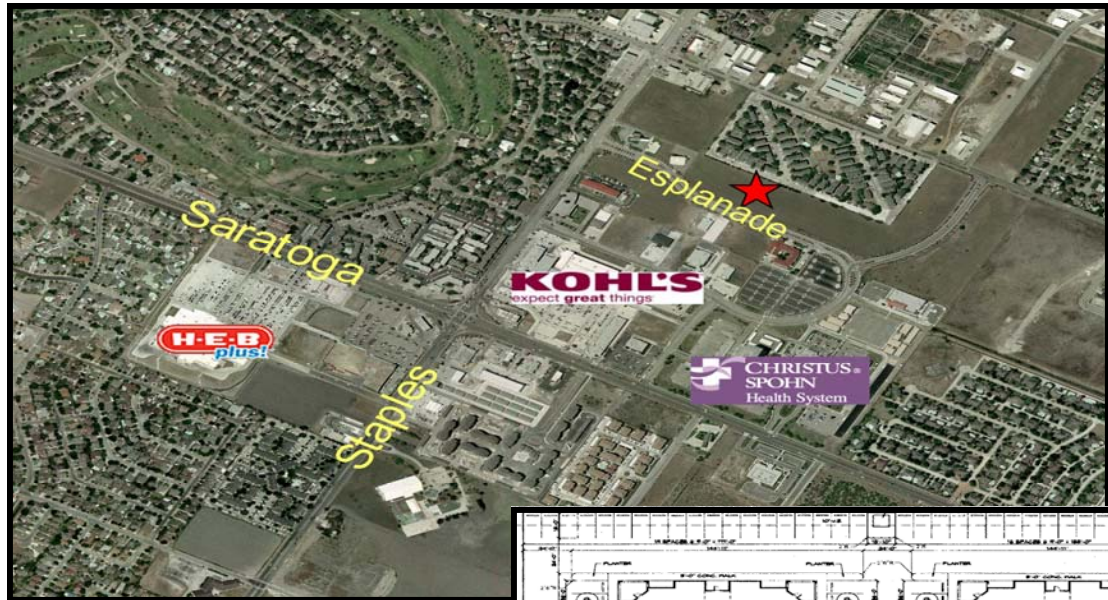

For Sale \$215.00/s.f.

Esplanade Medical Condos

Esplanade Dr. | Corpus Christi | Texas | 78414

Location:

- North side of Esplanade Dr.
- Just north of the Staples and Saratoga intersection.
- Located in the growing south side of Corpus Christi near Christus Spohn South.

Description:

- Four proposed buildings each approximately 6,000 s.f. total with plenty of on-site parking.
- May purchase entire building or a single condo with 2,000 s.f. minimum.
- Good potential for owner/landlord opportunity.