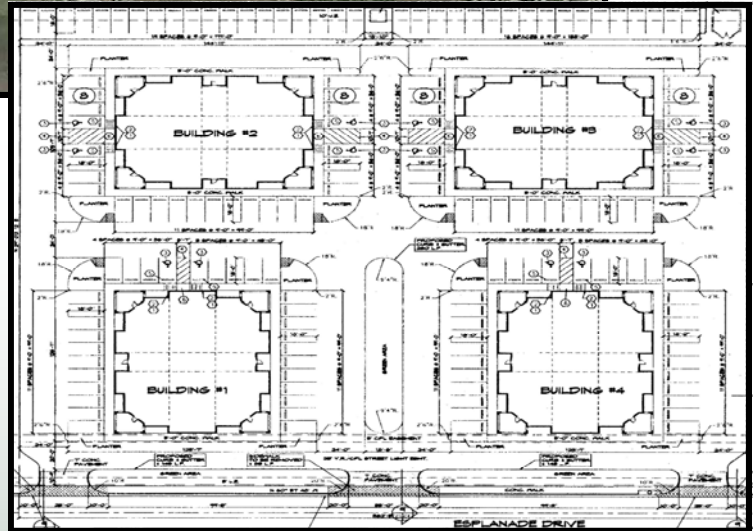

For Sale \$215.00/s.f.

Esplanade Medical Condos

Esplanade Dr. | Corpus Christi | Texas | 78414

Location:

- North side of Esplanade Dr.
- Just north of the Staples and Saratoga intersection.
- Located in the growing south side of Corpus Christi near Christus Spohn South.

Description:

- Four proposed buildings each approximately 6,000 s.f. total with plenty of on-site parking.
- May purchase entire building or a single condo with 2,000 s.f. minimum.
- Good potential for owner/landlord opportunity.